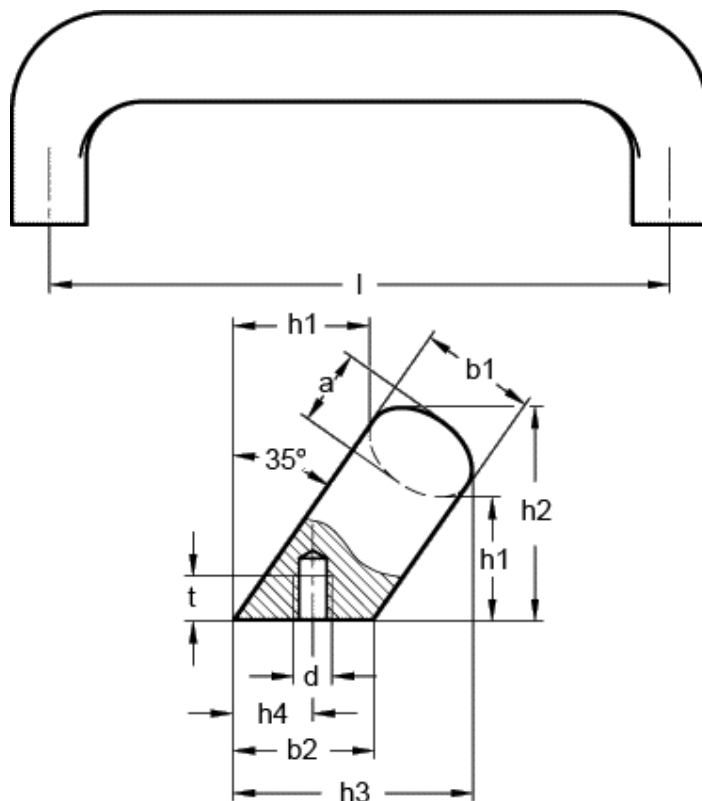

Article number: 20177148

Description: E+G Cabinet U-handle GN 565.2-20-112-EL

Measures

a	= 13	l	= 112
b1	= 20	r	= 13
b2	= 24	t min	= 10
d	= M6		
h1	= 32		
h2	= 48		
h3	= 50		
h4 + 1	= 13.5		